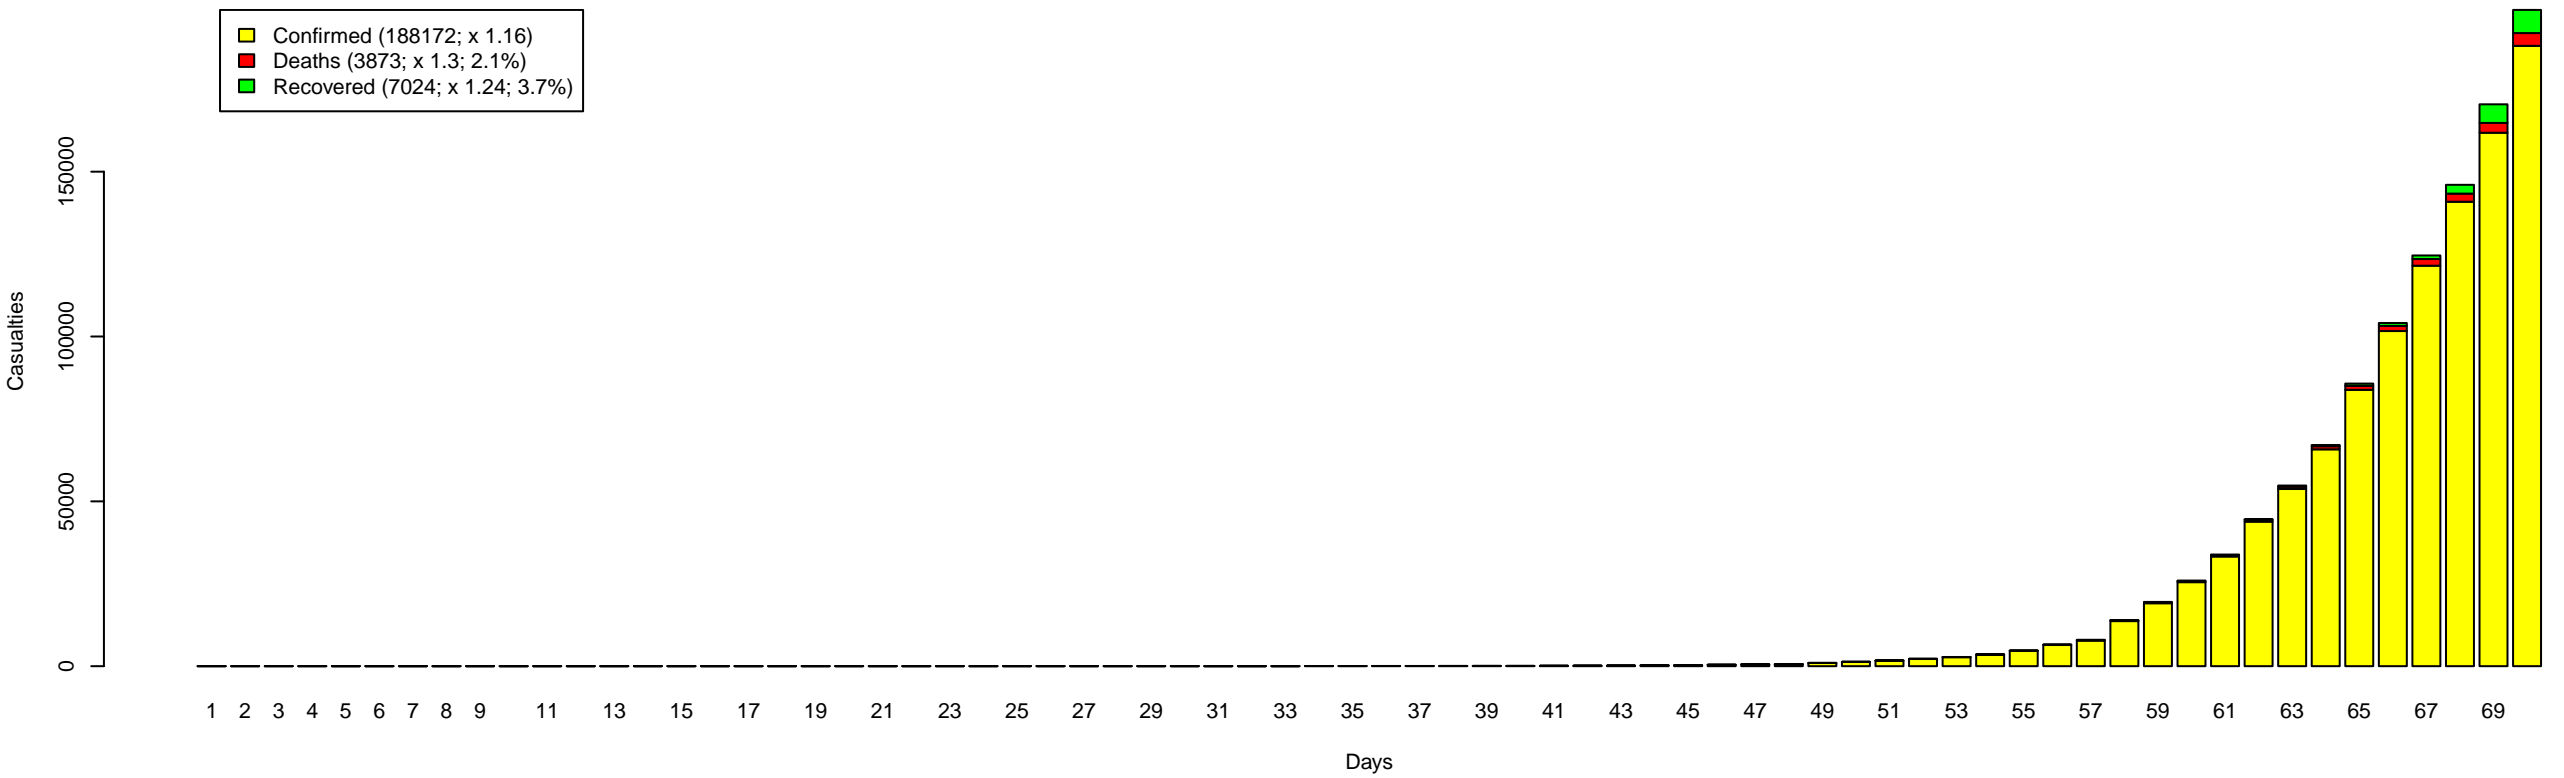

CoVid-19 -- Global scale
From 22/1 to 31/3/20
Based on data from JHU/CSSE

CoVid-19 -- China
From 22/1 to 31/3/20
Based on data from JHU/CSSE

CoVid-19 -- US
From 22/1 to 31/3/20
Based on data from JHU/CSSE

CoVid-19 -- Africa
From 1/3 to 31/3/20
Based on data from JHU/CSSE

CoVid-19 -- Asia
From 1/3 to 31/3/20
Based on data from JHU/CSSE

CoVid-19 -- Europe
From 1/3 to 31/3/20
Based on data from JHU/CSSE

CoVid-19 -- North America
From 1/3 to 31/3/20
Based on data from JHU/CSSE