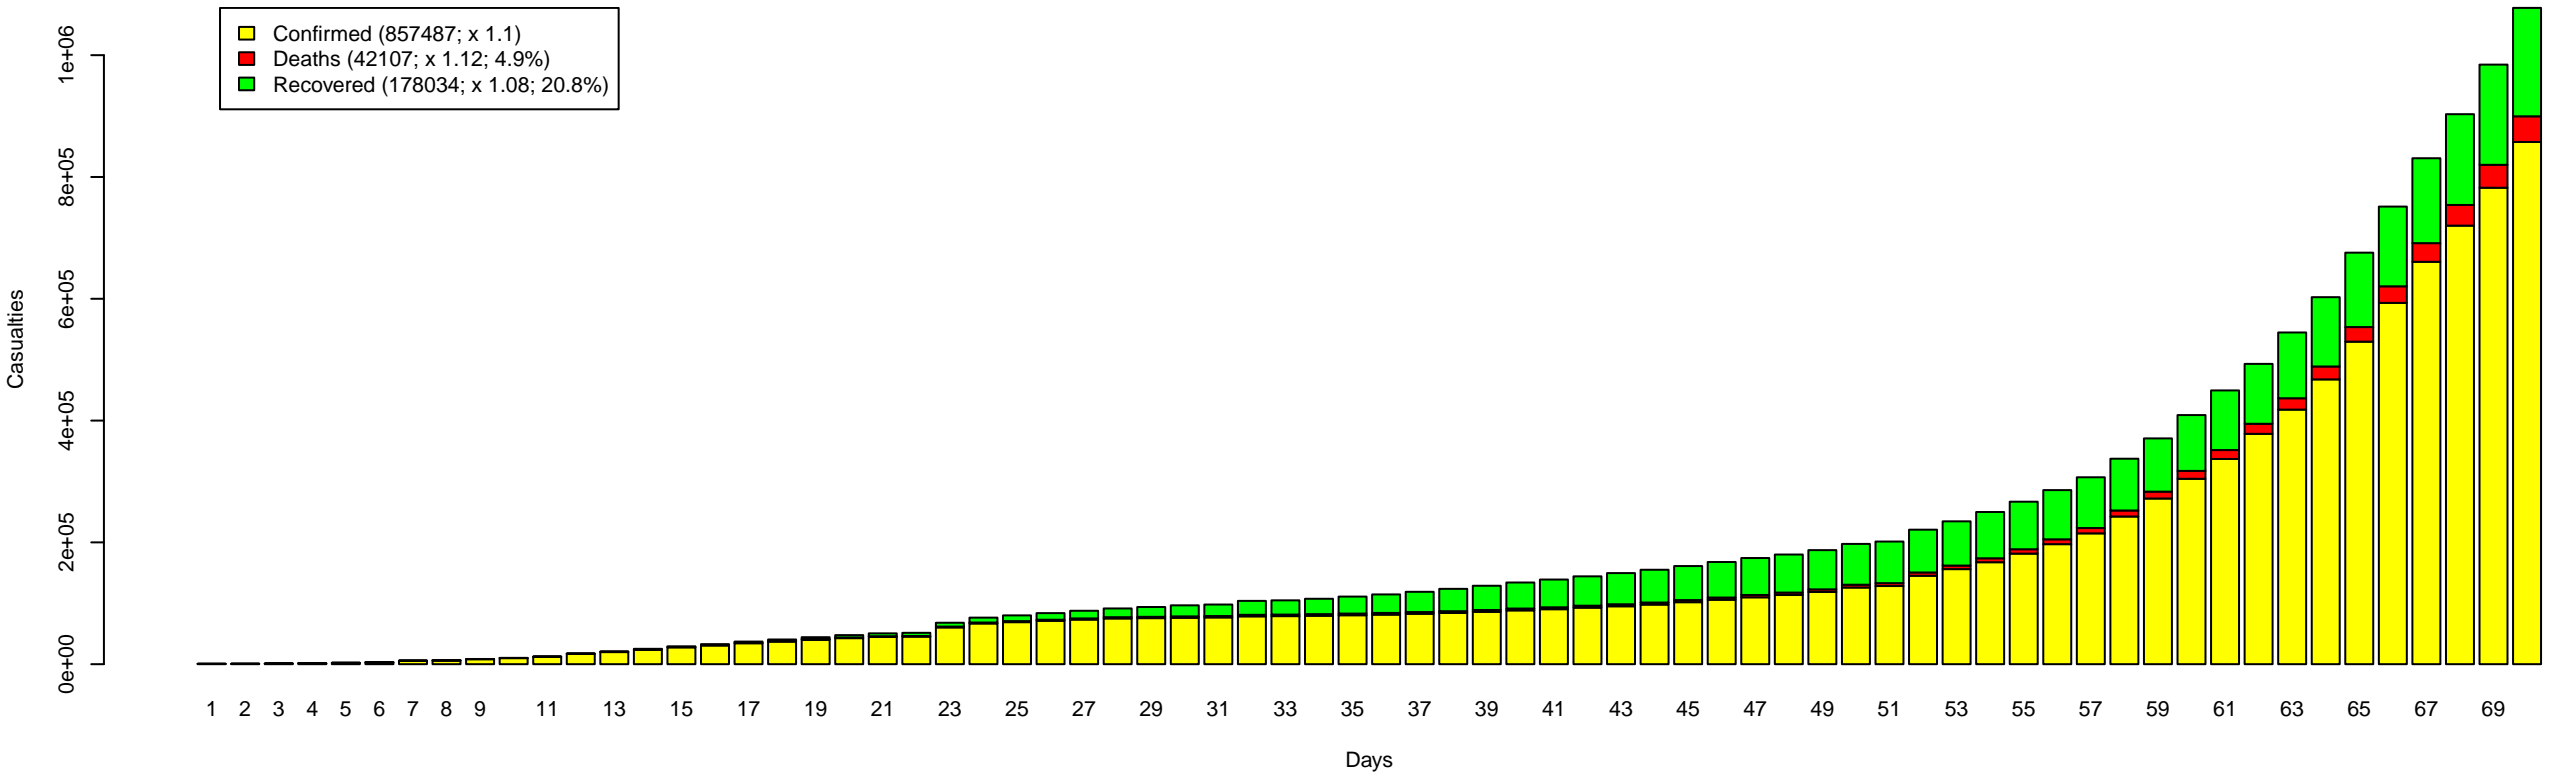

CoVid-19 -- Global scale
From 22/1 to 31/3/20
Based on data from JHU/CSSE

CoVid-19 -- China
From 22/1 to 31/3/20
Based on data from JHU/CSSE

CoVid-19 -- US
From 22/1 to 31/3/20
Based on data from JHU/CSSE

CoVid-19 -- Africa
From 1/3 to 31/3/20
Based on data from JHU/CSSE

CoVid-19 -- Asia
From 1/3 to 31/3/20
Based on data from JHU/CSSE

CoVid-19 -- Europe
From 1/3 to 31/3/20
Based on data from JHU/CSSE

CoVid-19 -- North America
From 1/3 to 31/3/20
Based on data from JHU/CSSE