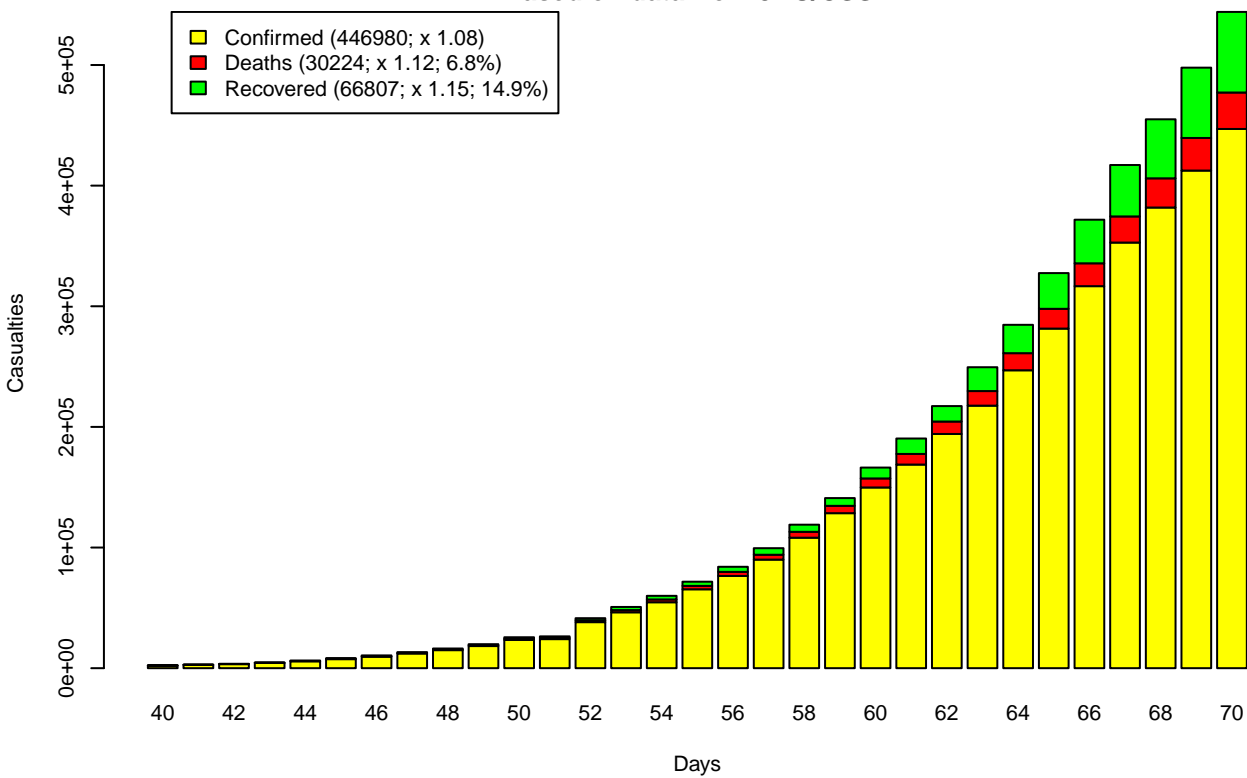

CoVid-19 -- Global scale
From 22/1 to 31/3/20
Based on data from JHU/CSSE

CoVid-19 -- China
From 22/1 to 31/3/20
Based on data from JHU/CSSE

CoVid-19 -- US
From 22/1 to 31/3/20
Based on data from JHU/CSSE

CoVid-19 -- Africa
From 1/3 to 31/3/20
Based on data from JHU/CSSE

CoVid-19 -- Asia
From 1/3 to 31/3/20
Based on data from JHU/CSSE

CoVid-19 -- Europe
From 1/3 to 31/3/20
Based on data from JHU/CSSE

CoVid-19 -- North America
From 1/3 to 31/3/20
Based on data from JHU/CSSE