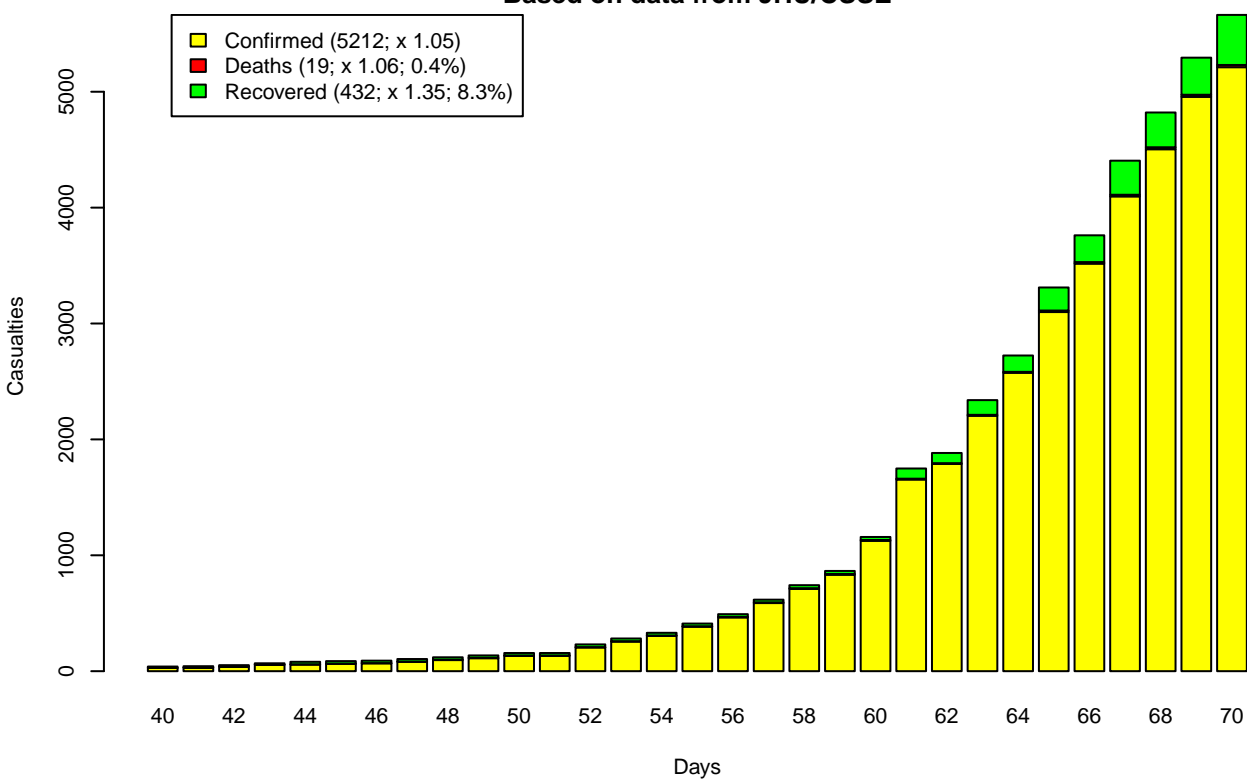

CoVid-19 -- Global scale
From 22/1 to 31/3/20
Based on data from JHU/CSSE

CoVid-19 -- China
From 22/1 to 31/3/20
Based on data from JHU/CSSE

CoVid-19 -- US
From 22/1 to 31/3/20
Based on data from JHU/CSSE

CoVid-19 -- Africa
From 1/3 to 31/3/20
Based on data from JHU/CSSE

CoVid-19 -- Asia
From 1/3 to 31/3/20
Based on data from JHU/CSSE

CoVid-19 -- Europe
From 1/3 to 31/3/20
Based on data from JHU/CSSE

CoVid-19 -- North America
From 1/3 to 31/3/20
Based on data from JHU/CSSE

CoVid-19 -- Oceania
From 1/3 to 31/3/20
Based on data from JHU/CSSE

CoVid-19 -- South America
From 1/3 to 31/3/20
Based on data from JHU/CSSE

CoVid-19 -- Italy
From 1/3 to 31/3/20
Based on data from JHU/CSSE