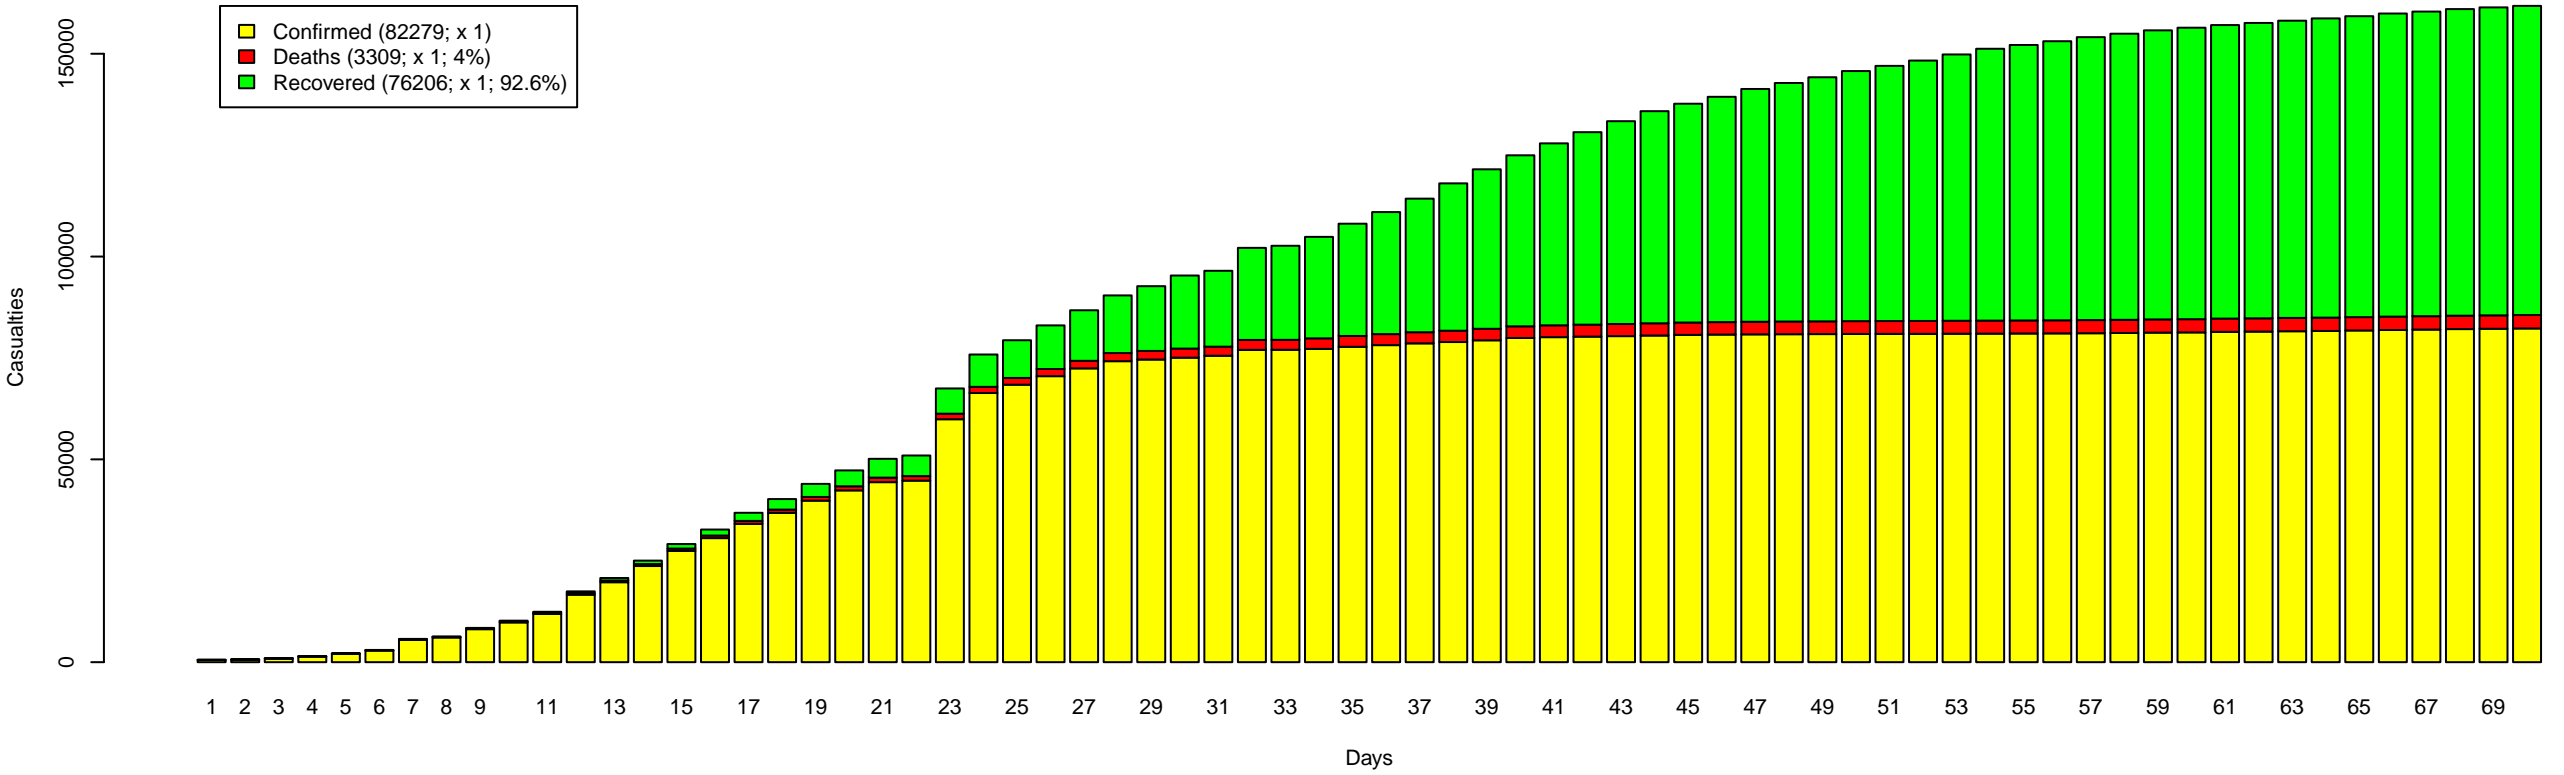

CoVid-19 -- Global scale
From 22/1 to 31/3/20
Based on data from JHU/CSSE

CoVid-19 -- China
From 22/1 to 31/3/20
Based on data from JHU/CSSE

CoVid-19 -- US
From 22/1 to 31/3/20
Based on data from JHU/CSSE

CoVid-19 -- Africa
From 1/3 to 31/3/20
Based on data from JHU/CSSE

CoVid-19 -- Asia
From 1/3 to 31/3/20
Based on data from JHU/CSSE

CoVid-19 -- Europe
From 1/3 to 31/3/20
Based on data from JHU/CSSE

CoVid-19 -- North America
From 1/3 to 31/3/20
Based on data from JHU/CSSE