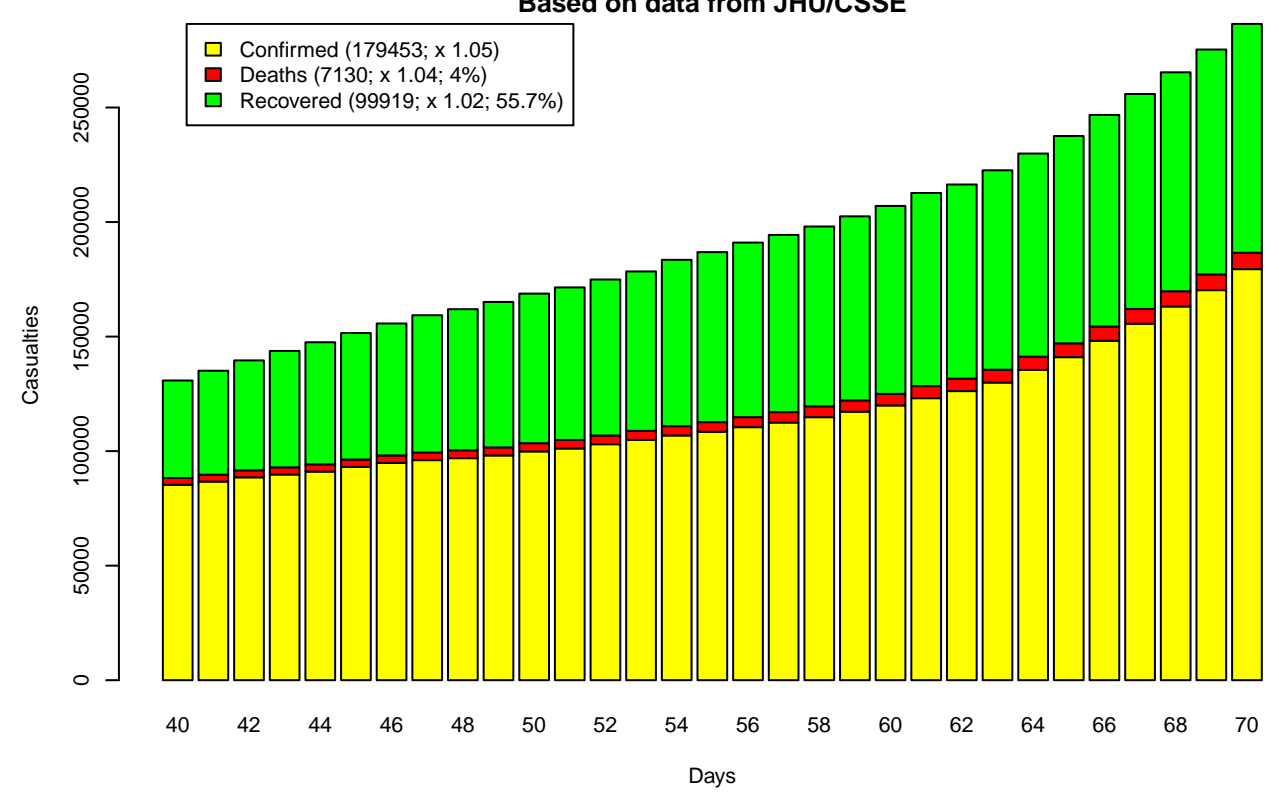

CoVid-19 -- Global scale
From 22/1 to 31/3/20
Based on data from JHU/CSSE

CoVid-19 -- China
From 22/1 to 31/3/20
Based on data from JHU/CSSE

CoVid-19 -- US
From 22/1 to 31/3/20
Based on data from JHU/CSSE

CoVid-19 -- Africa
From 1/3 to 31/3/20
Based on data from JHU/CSSE

CoVid-19 -- Asia
From 1/3 to 31/3/20
Based on data from JHU/CSSE

CoVid-19 -- Europe
From 1/3 to 31/3/20
Based on data from JHU/CSSE

CoVid-19 -- North America
From 1/3 to 31/3/20
Based on data from JHU/CSSE