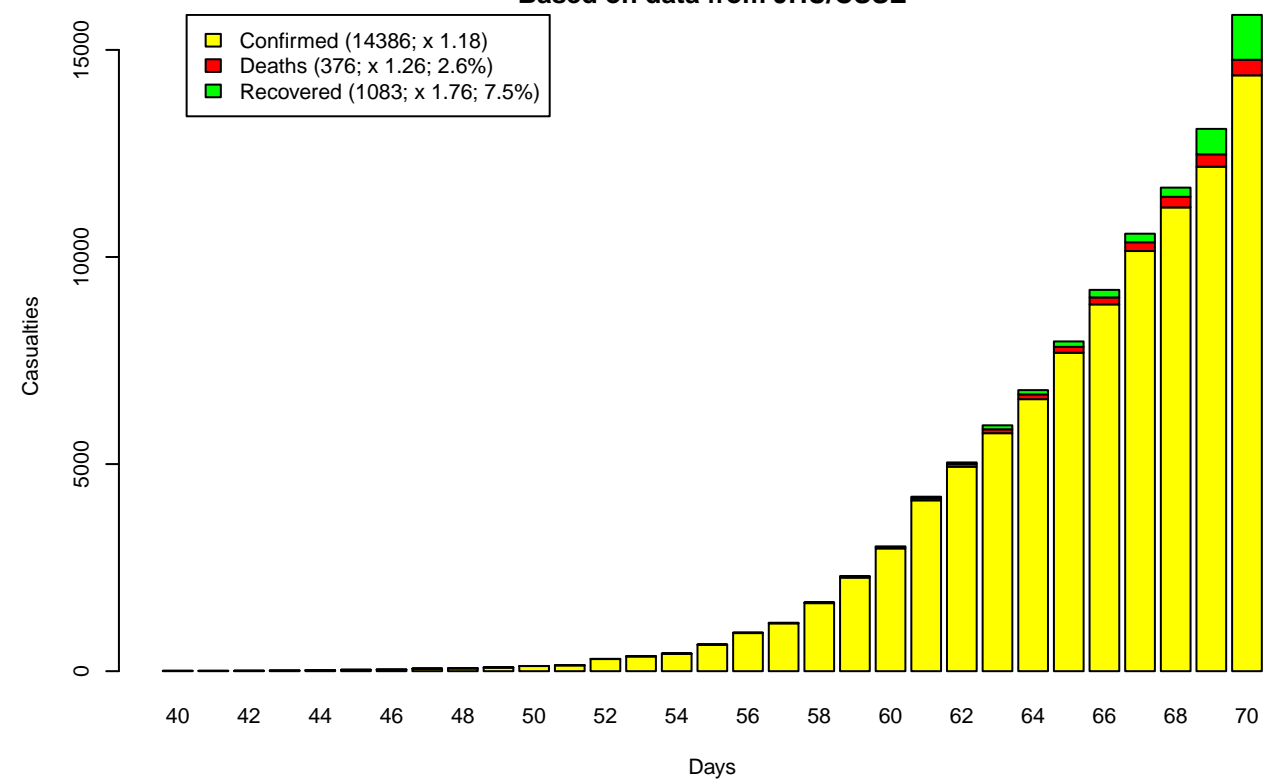

CoVid-19 -- Global scale
From 22/1 to 31/3/20
Based on data from JHU/CSSE

CoVid-19 -- China
From 22/1 to 31/3/20
Based on data from JHU/CSSE

CoVid-19 -- US
From 22/1 to 31/3/20
Based on data from JHU/CSSE

CoVid-19 -- Africa
From 1/3 to 31/3/20
Based on data from JHU/CSSE

CoVid-19 -- Asia
From 1/3 to 31/3/20
Based on data from JHU/CSSE

CoVid-19 -- Europe
From 1/3 to 31/3/20
Based on data from JHU/CSSE

CoVid-19 -- North America
From 1/3 to 31/3/20
Based on data from JHU/CSSE

CoVid-19 -- Oceania
From 1/3 to 31/3/20
Based on data from JHU/CSSE

CoVid-19 -- South America
From 1/3 to 31/3/20
Based on data from JHU/CSSE

CoVid-19 -- Italy
From 1/3 to 31/3/20
Based on data from JHU/CSSE