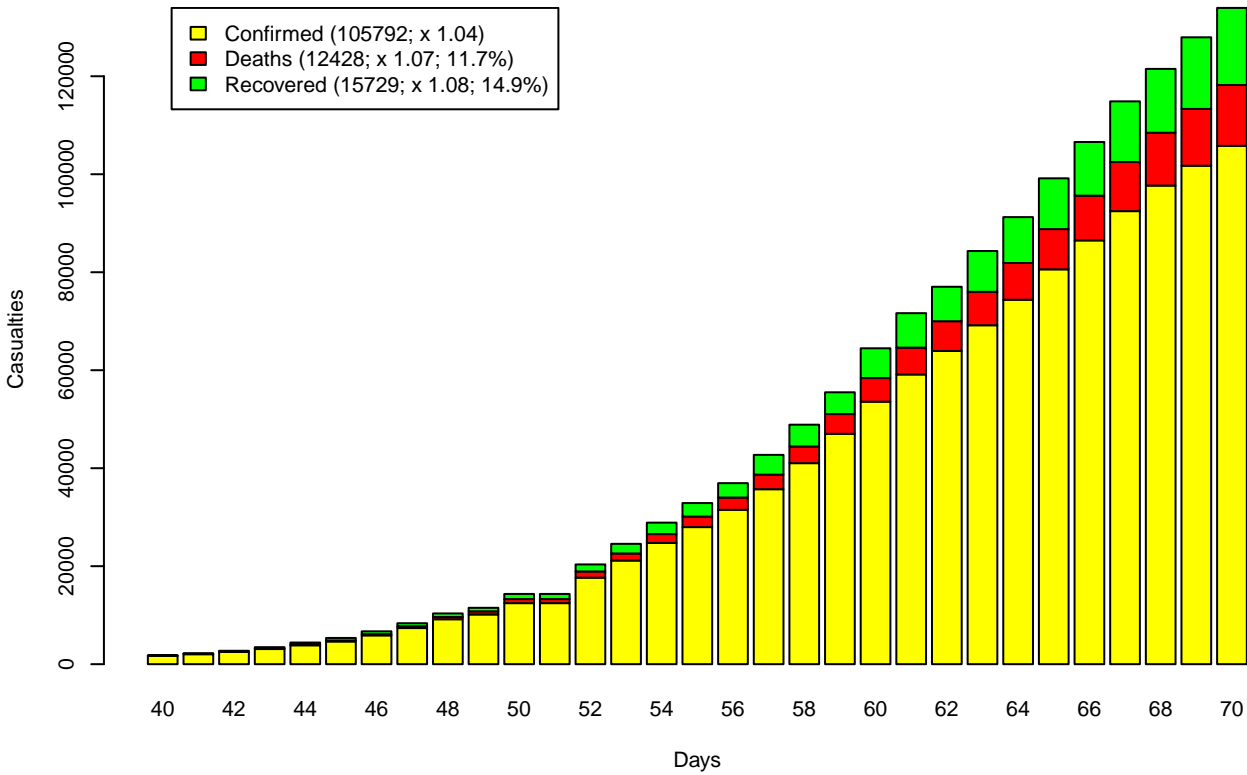

CoVid-19 -- Global scale
From 22/1 to 31/3/20
Based on data from JHU/CSSE

CoVid-19 -- China
From 22/1 to 31/3/20
Based on data from JHU/CSSE

CoVid-19 -- US
From 22/1 to 31/3/20
Based on data from JHU/CSSE

CoVid-19 -- Africa
From 1/3 to 31/3/20
Based on data from JHU/CSSE

CoVid-19 -- Asia
From 1/3 to 31/3/20
Based on data from JHU/CSSE

CoVid-19 -- Europe
From 1/3 to 31/3/20
Based on data from JHU/CSSE

CoVid-19 -- North America
From 1/3 to 31/3/20
Based on data from JHU/CSSE

CoVid-19 -- Oceania
From 1/3 to 31/3/20
Based on data from JHU/CSSE

CoVid-19 -- South America
From 1/3 to 31/3/20
Based on data from JHU/CSSE

CoVid-19 -- Italy
From 1/3 to 31/3/20
Based on data from JHU/CSSE