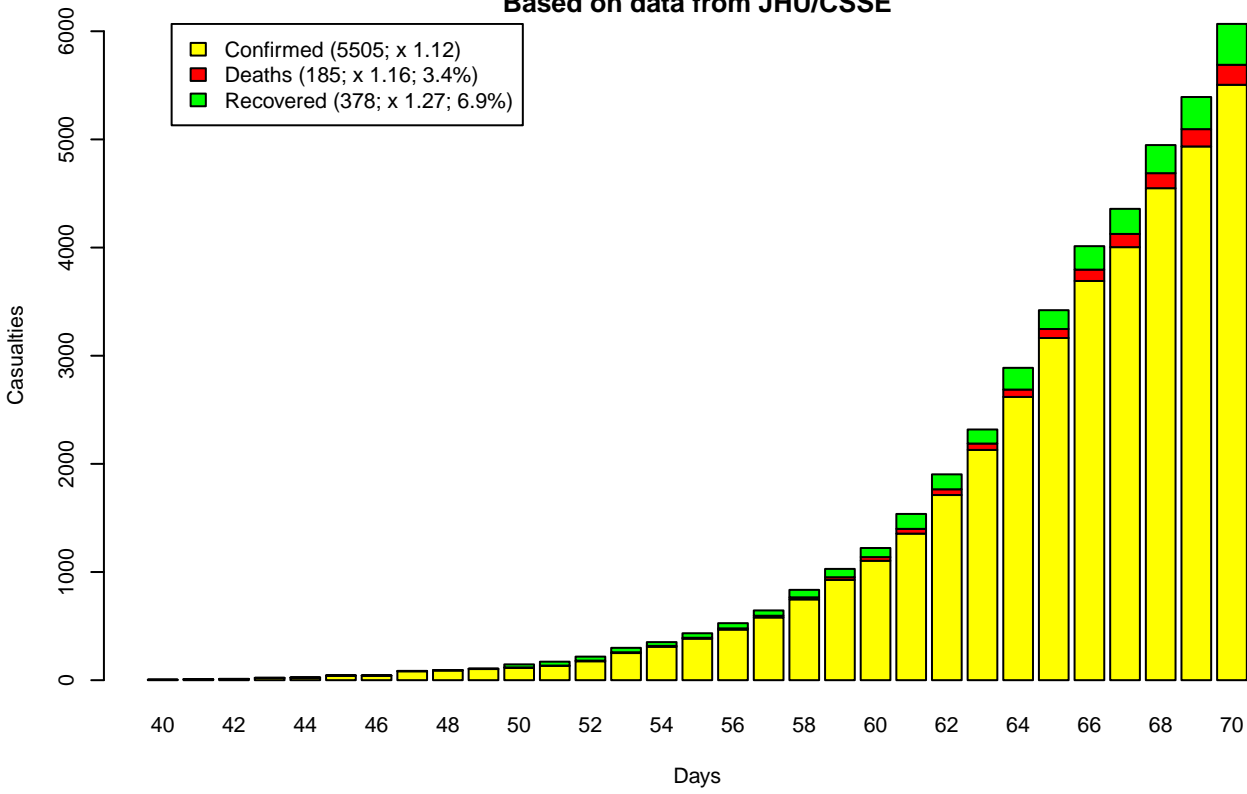

CoVid-19 -- Global scale
From 22/1 to 31/3/20
Based on data from JHU/CSSE

CoVid-19 -- China
From 22/1 to 31/3/20
Based on data from JHU/CSSE

CoVid-19 -- US
From 22/1 to 31/3/20
Based on data from JHU/CSSE

CoVid-19 -- Africa
From 1/3 to 31/3/20
Based on data from JHU/CSSE

CoVid-19 -- Asia
From 1/3 to 31/3/20
Based on data from JHU/CSSE

CoVid-19 -- Europe
From 1/3 to 31/3/20
Based on data from JHU/CSSE

CoVid-19 -- North America
From 1/3 to 31/3/20
Based on data from JHU/CSSE