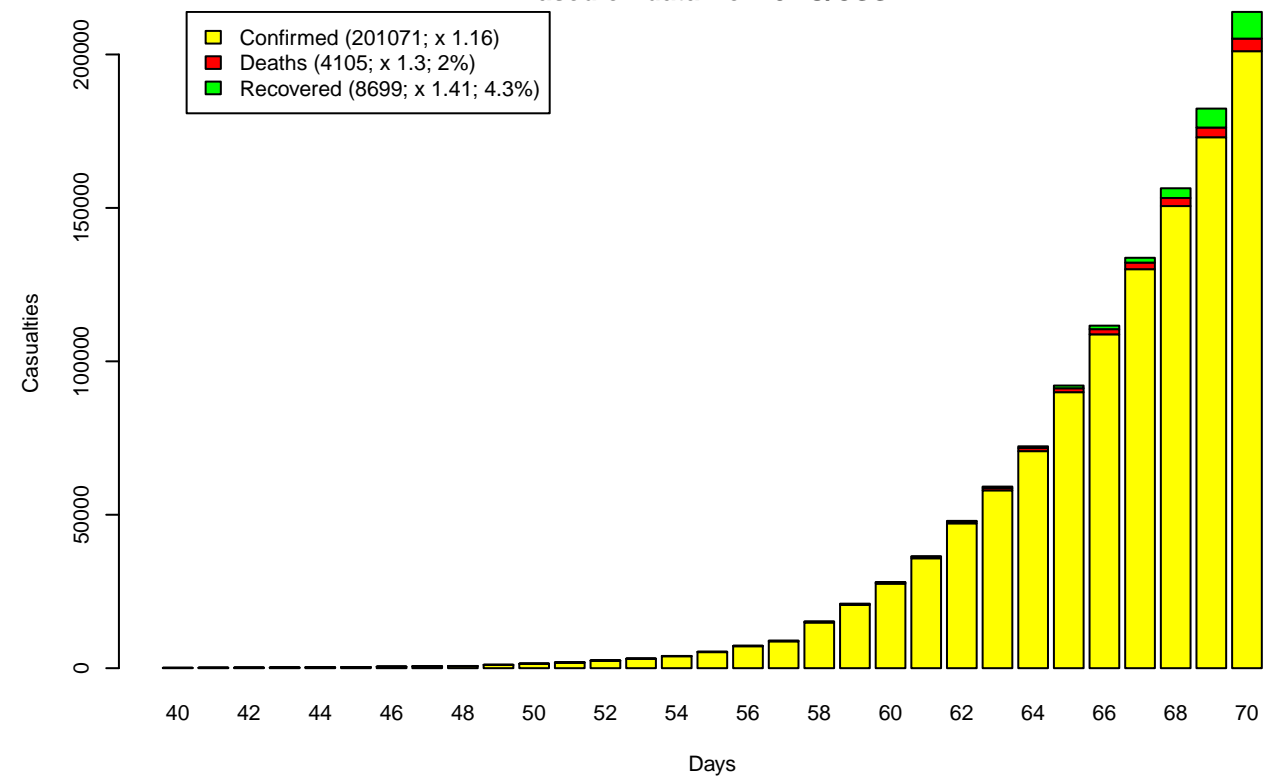

CoVid-19 -- Global scale
From 22/1 to 31/3/20
Based on data from JHU/CSSE

CoVid-19 -- China
From 22/1 to 31/3/20
Based on data from JHU/CSSE

CoVid-19 -- US
From 22/1 to 31/3/20
Based on data from JHU/CSSE

CoVid-19 -- Africa
From 1/3 to 31/3/20
Based on data from JHU/CSSE

CoVid-19 -- Asia
From 1/3 to 31/3/20
Based on data from JHU/CSSE

CoVid-19 -- Europe
From 1/3 to 31/3/20
Based on data from JHU/CSSE

CoVid-19 -- North America
From 1/3 to 31/3/20
Based on data from JHU/CSSE

CoVid-19 -- Oceania
From 1/3 to 31/3/20
Based on data from JHU/CSSE

CoVid-19 -- South America
From 1/3 to 31/3/20
Based on data from JHU/CSSE

CoVid-19 -- Italy
From 1/3 to 31/3/20
Based on data from JHU/CSSE